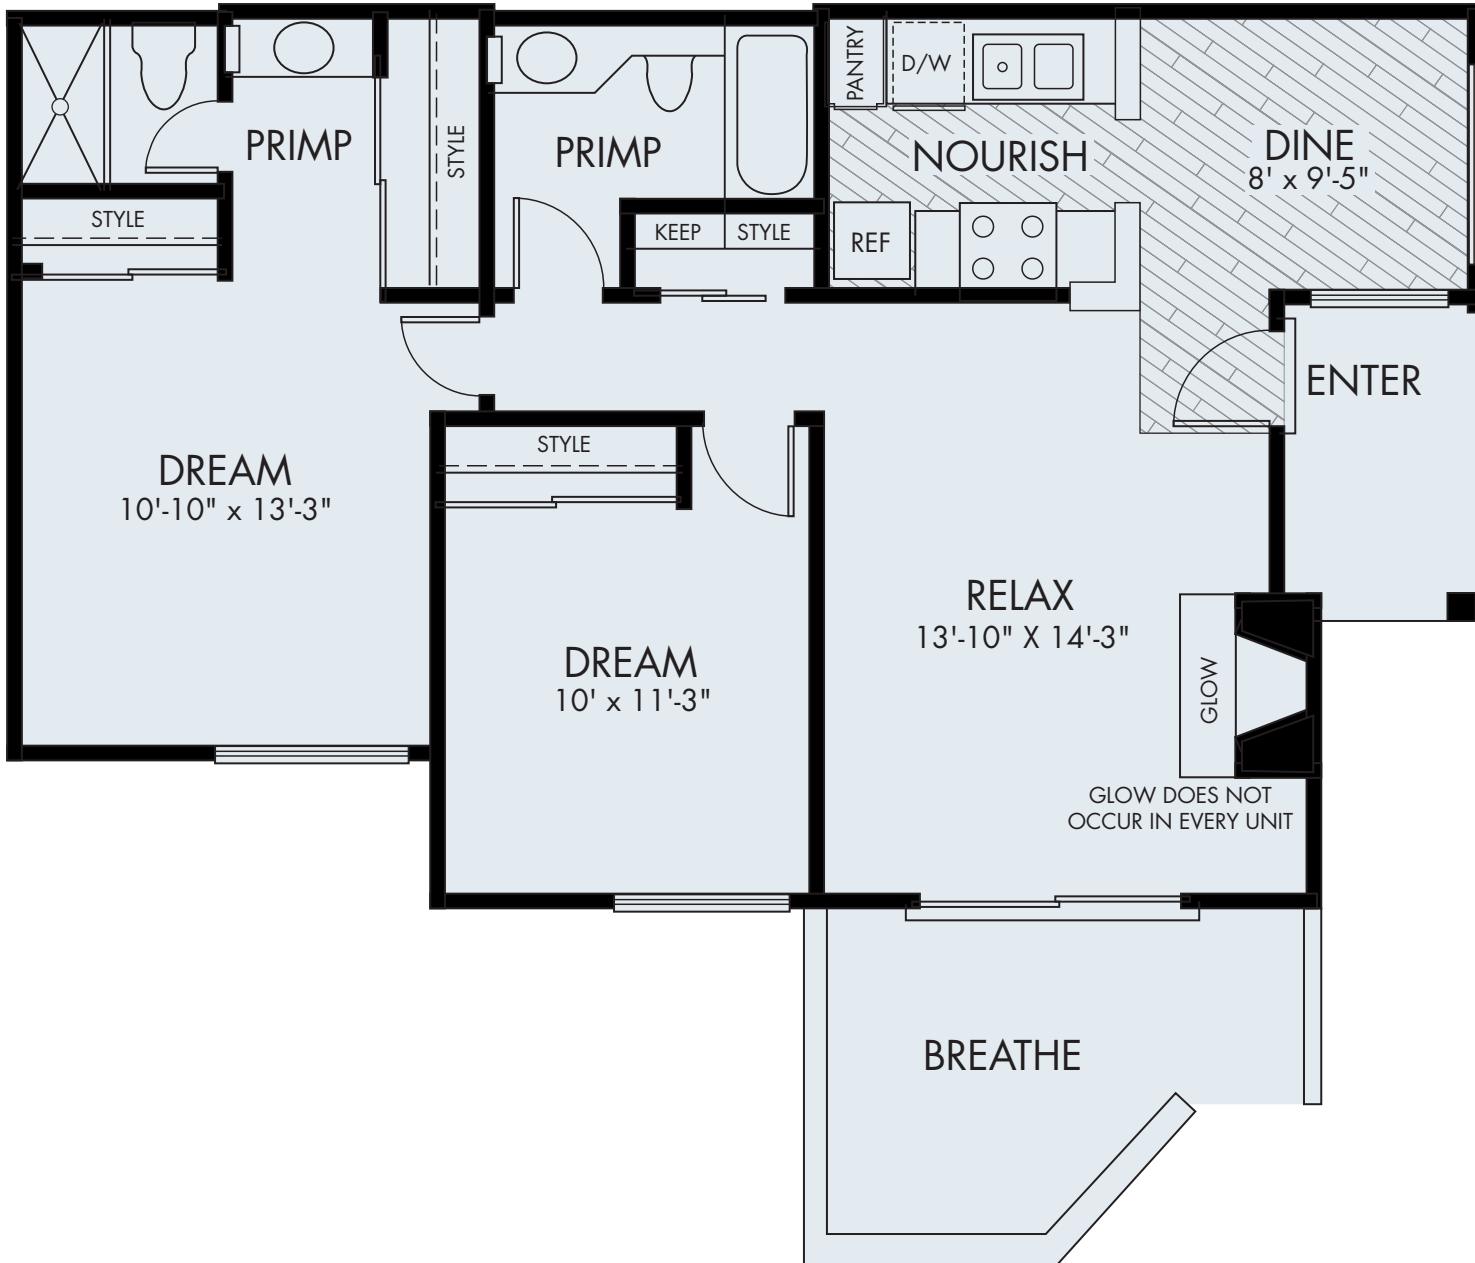

0213

Coco Palm

One Bedroom
+ Loft
One Bath
824 Square Feet

Woodbridge
APARTMENTS

50 Eastshore
Irvine, CA 92604
Telephone: (949) 551-4752
woodbridge@sheapartments.com
www.sheapartments.com/woodbridge

Shea Apartment Living

0213

Douglas Fir

Two Bedroom
One Bath
853 Square Feet

Woodbridge APARTMENTS

50 Eastshore
Irvine, CA 92604
Telephone: (949) 551-4752
woodbridge@sheaapartments.com
www.sheaapartments.com/woodbridge

Shea Apartment Living

0213

Elm

Two Bedroom
Two Bath
934 Square Feet

Woodbridge APARTMENTS

50 Eastshore
Irvine, CA 92604
Telephone: (949) 551-4752
woodbridge@sheaapartments.com
www.sheaapartments.com/woodbridge

Shea Apartment Living

0213

Ficus

Two Bedroom
Two Bath
960 Square Feet

Woodbridge APARTMENTS

50 Eastshore
Irvine, CA 92604
Telephone: (949) 551-4752
woodbridge@sheaapartments.com
www.sheaapartments.com/woodbridge

Shea Apartment Living