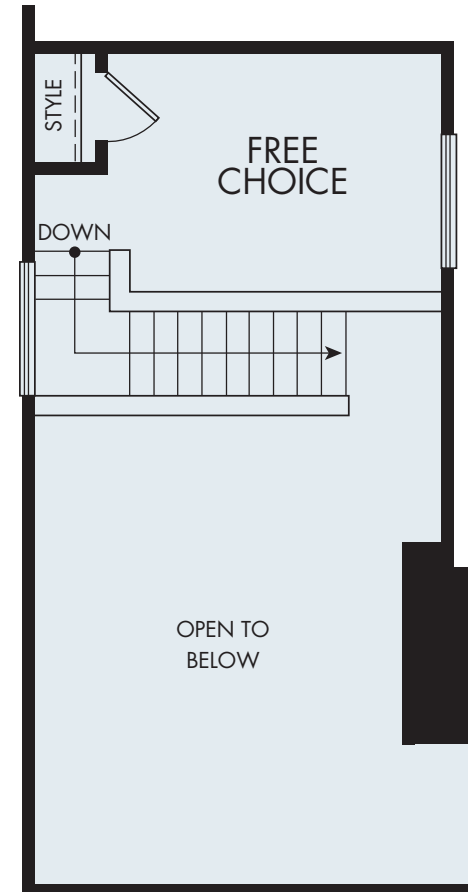

Coco Palm

One Bedroom
+ Loft
One Bath
824 Square Feet

Woodbridge
APARTMENTS

50 Eastshore
Irvine, CA 92604
Telephone: (949) 551-4752
woodbridge@sheapartments.com
www.sheapartments.com/woodbridge

Shea Apartment Living

0213