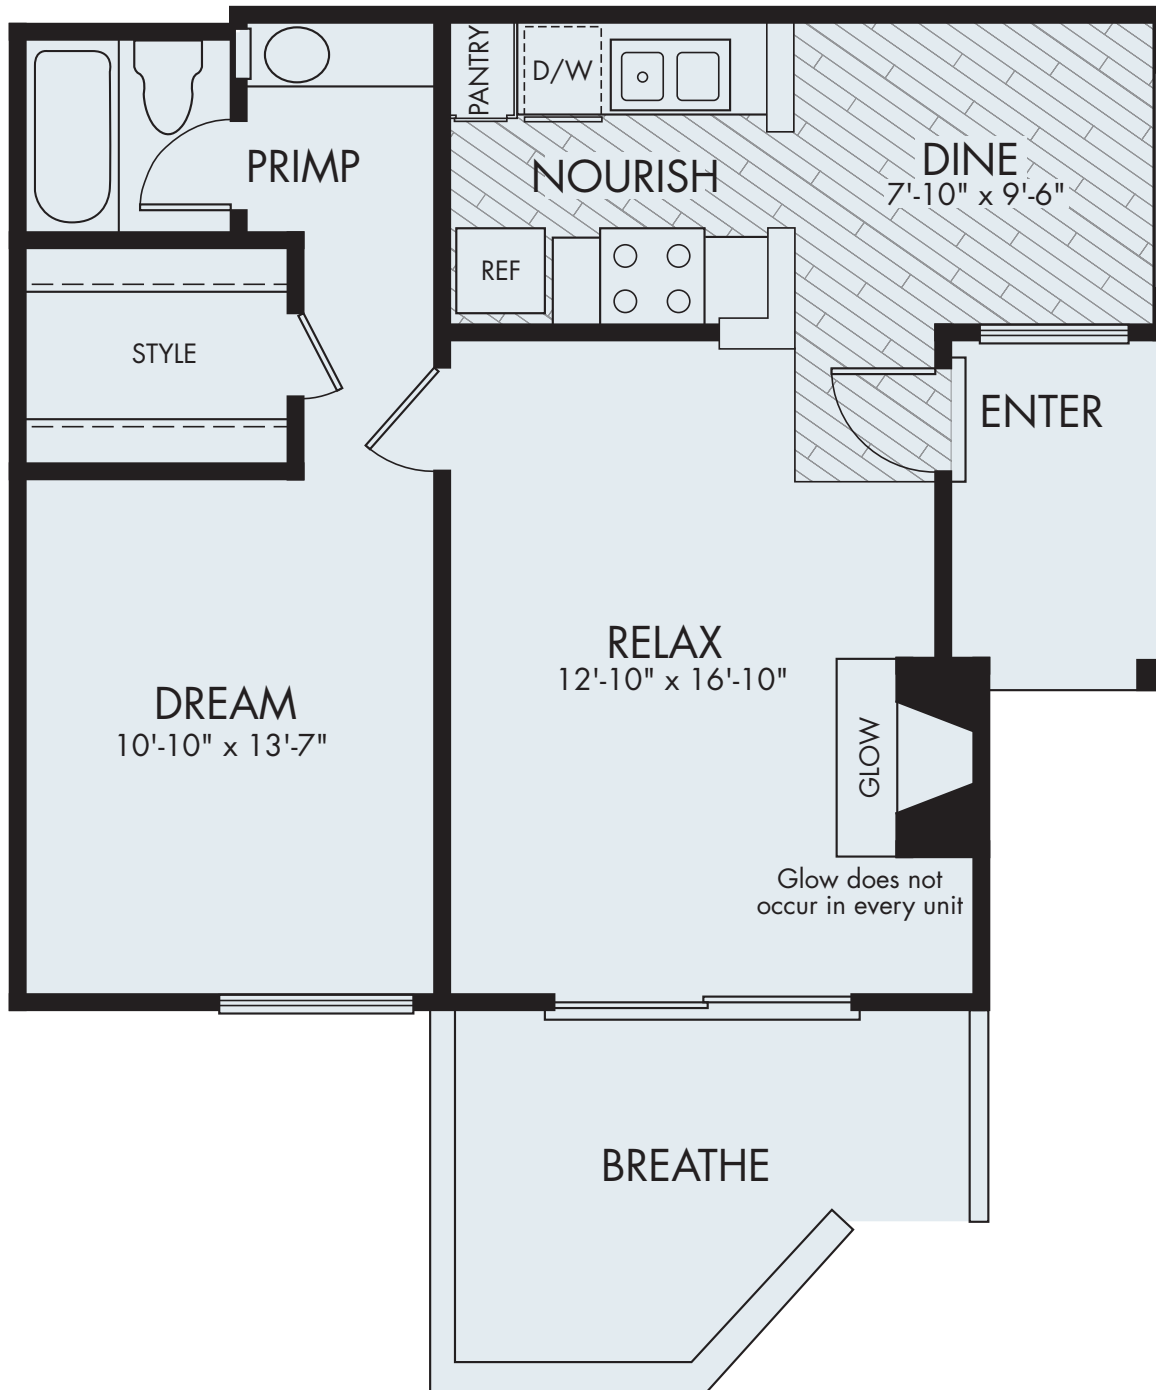

Alder

Jr. One Bedroom
One Bath
468 Square Feet

Woodbridge APARTMENTS

50 Eastshore
Irvine, CA 92604
Telephone: (949) 551-4752
woodbridge@sheapartments.com
www.sheapartments.com/woodbridge

Shea Apartment Living

0213

Bird of Paradise

One Bedroom
One Bath
634 Square Feet

Woodbridge APARTMENTS

50 Eastshore
Irvine, CA 92604
Telephone: (949) 551-4752
woodbridge@sheaapartments.com
www.sheaapartments.com/woodbridge

Shea Apartment Living

0213

Carrotwood

One Bedroom
One Bath
698 Square Feet

Woodbridge APARTMENTS

50 Eastshore
Irvine, CA 92604
Telephone: (949) 551-4752
woodbridge@sheaapartments.com
www.sheaapartments.com/woodbridge

Shea Apartment Living

0213

Coco Palm

One Bedroom
+ Loft
One Bath
824 Square Feet

Woodbridge
APARTMENTS

50 Eastshore
Irvine, CA 92604
Telephone: (949) 551-4752
woodbridge@sheapartments.com
www.sheapartments.com/woodbridge

Shea Apartment Living