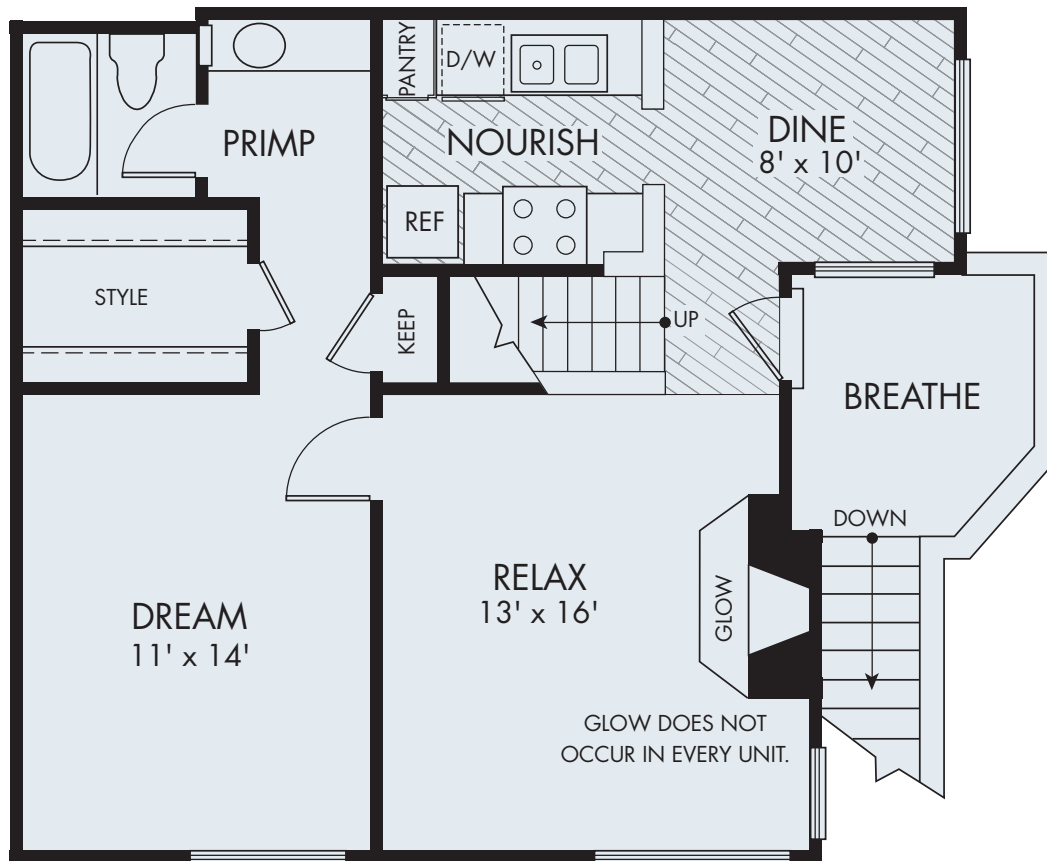

0213

Bird of Paradise

One Bedroom
One Bath
634 Square Feet

Woodbridge APARTMENTS

50 Eastshore
Irvine, CA 92604
Telephone: (949) 551-4752
woodbridge@sheaapartments.com
www.sheaapartments.com/woodbridge

Shea Apartment Living

0213

Carrotwood

One Bedroom
One Bath
698 Square Feet

Woodbridge APARTMENTS

50 Eastshore
Irvine, CA 92604
Telephone: (949) 551-4752
woodbridge@sheaapartments.com
www.sheaapartments.com/woodbridge

Shea Apartment Living

0213

Coco Palm

One Bedroom
+ Loft
One Bath
824 Square Feet

Woodbridge
APARTMENTS

50 Eastshore
Irvine, CA 92604
Telephone: (949) 551-4752
woodbridge@sheapartments.com
www.sheapartments.com/woodbridge

Shea Apartment Living

0213

Douglas Fir

Two Bedroom
One Bath
853 Square Feet

Woodbridge APARTMENTS

50 Eastshore
Irvine, CA 92604
Telephone: (949) 551-4752
woodbridge@sheaapartments.com
www.sheaapartments.com/woodbridge

Shea Apartment Living