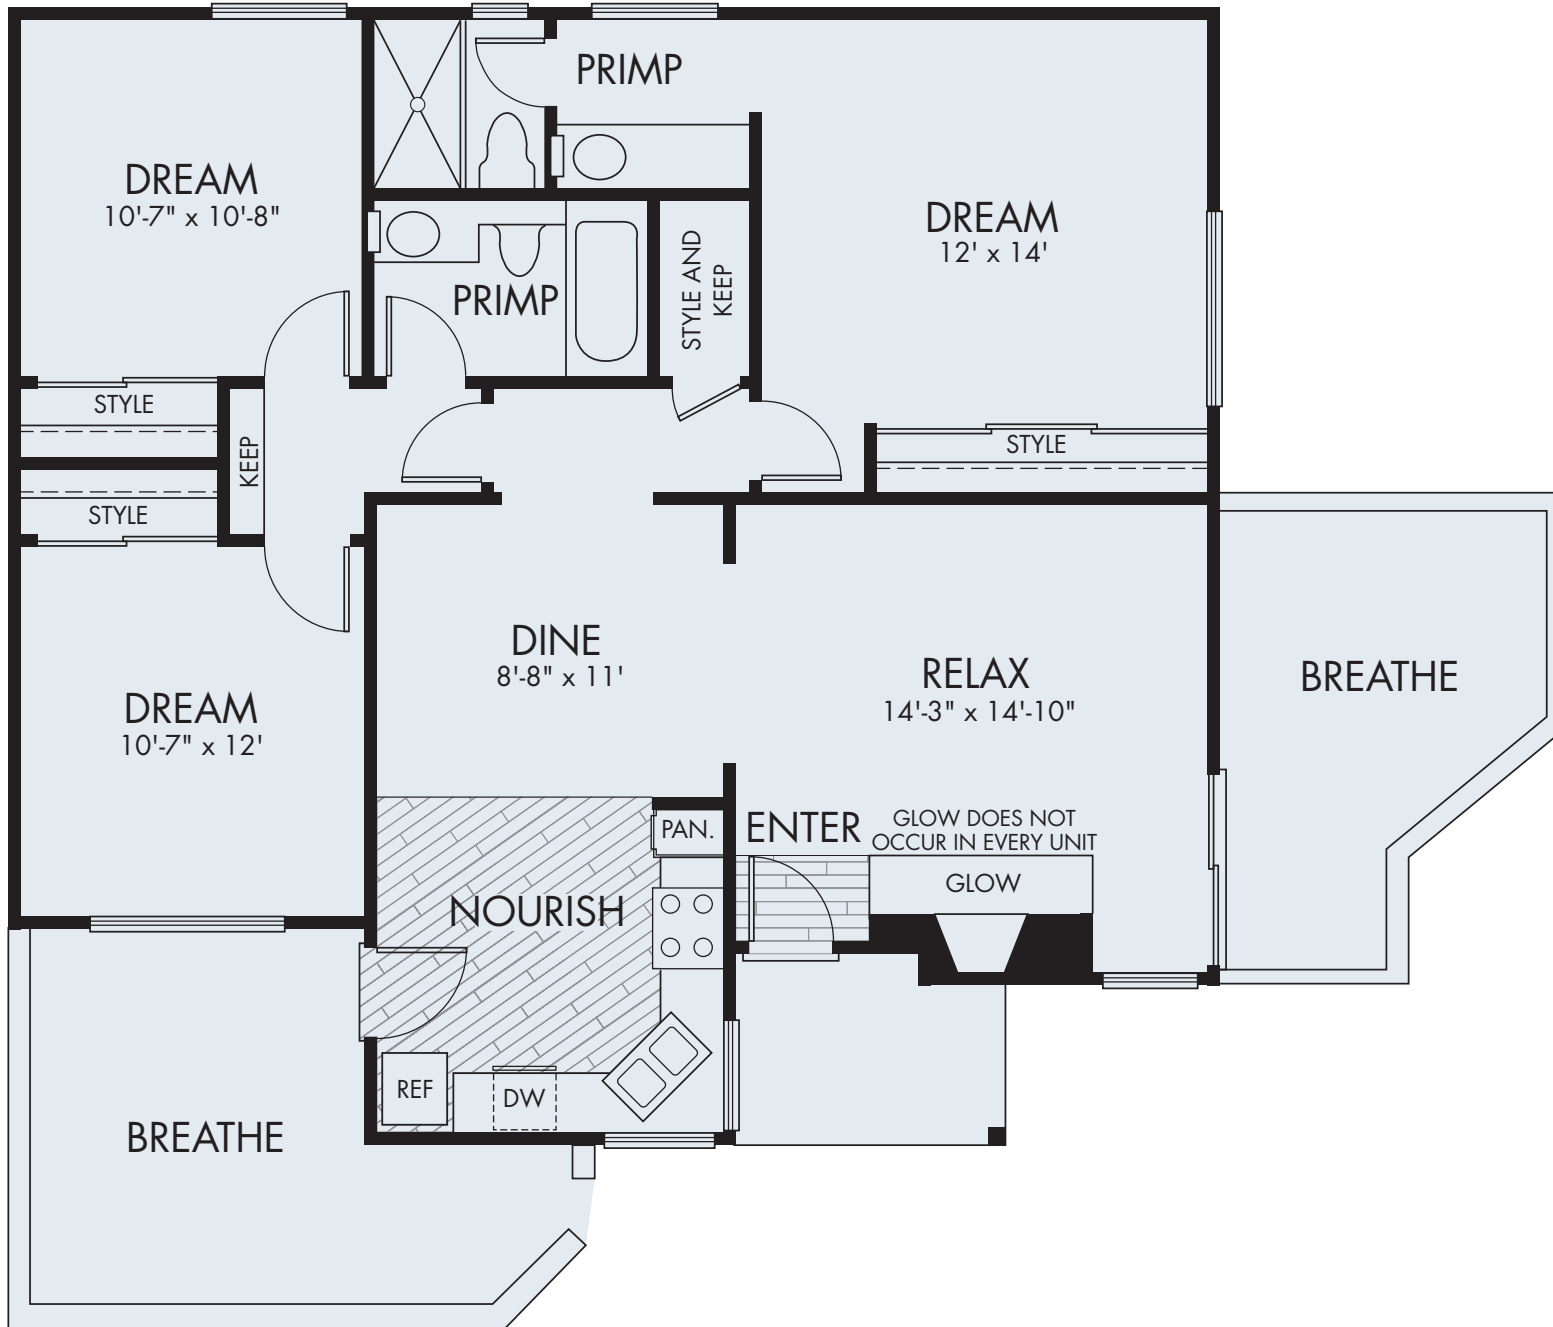

0213

Ficus

Two Bedroom
Two Bath
960 Square Feet

Woodbridge APARTMENTS

50 Eastshore
Irvine, CA 92604
Telephone: (949) 551-4752
woodbridge@sheaapartments.com
www.sheaapartments.com/woodbridge

Shea Apartment Living

0213

Guava

Three Bedroom
Two Bath
1,164 Square Feet

Woodbridge APARTMENTS

50 Eastshore
Irvine, CA 92604
Telephone: (949) 551-4752
woodbridge@sheaapartments.com
www.sheaapartments.com/woodbridge

Shea Apartment Living