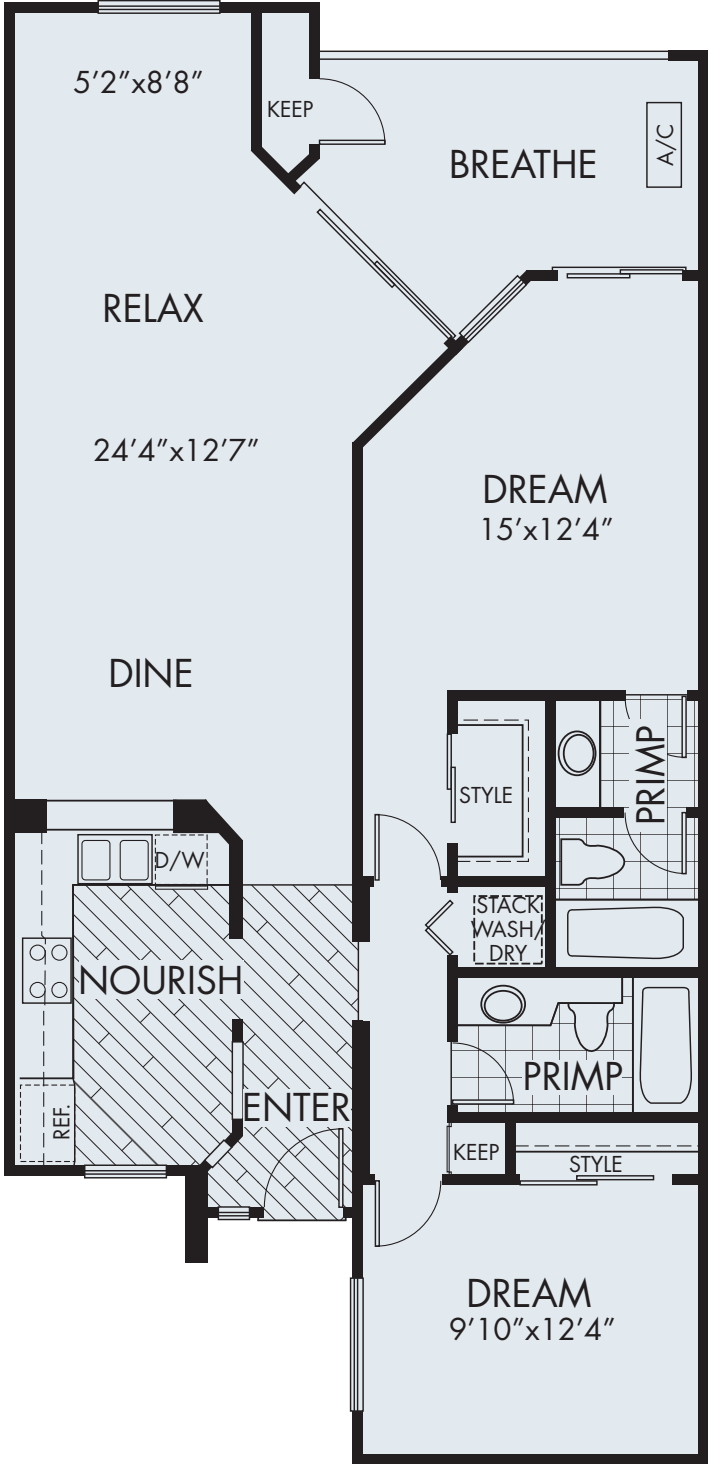

One Bedroom Plus Den
One Bath
760-809 Square Feet

NOURISH SIZE AND LAYOUT
MAY VARY DEPENDING
ON LOCATION.

WINDOWS IN DINE/WORK
MAY VARY DEPENDING
ON LOCATION.

345 Village Center Drive
San Jose, CA 95134
Telephone: 408-428-9200
elan@sheaapartments.com
www.sheaapartments.com/elan

Shea Apartment Living

NOURISH SIZE AND LAYOUT MAY VARY DEPENDING ON LOCATION.

RUBY

One Bedroom
One Bath
780 Square Feet

345 Village Center Drive
San Jose, CA 95134
Telephone: 408-428-9200
elan@sheaapartments.com
www.sheaapartments.com/elan

Shea Apartment Living

TOPAZ

Two Bedroom
Two Bath
1,082 - 1,103 Square Feet

PRIMP, STYLE AND W/D
MAY VARY DEPENDING
ON LOCATION.

ÉLAN AT RIVER OAKS APARTMENTS

345 Village Center Drive
San Jose, CA 95134
Telephone: 408-428-9200
elan@sheaapartments.com
www.sheaapartments.com/elan