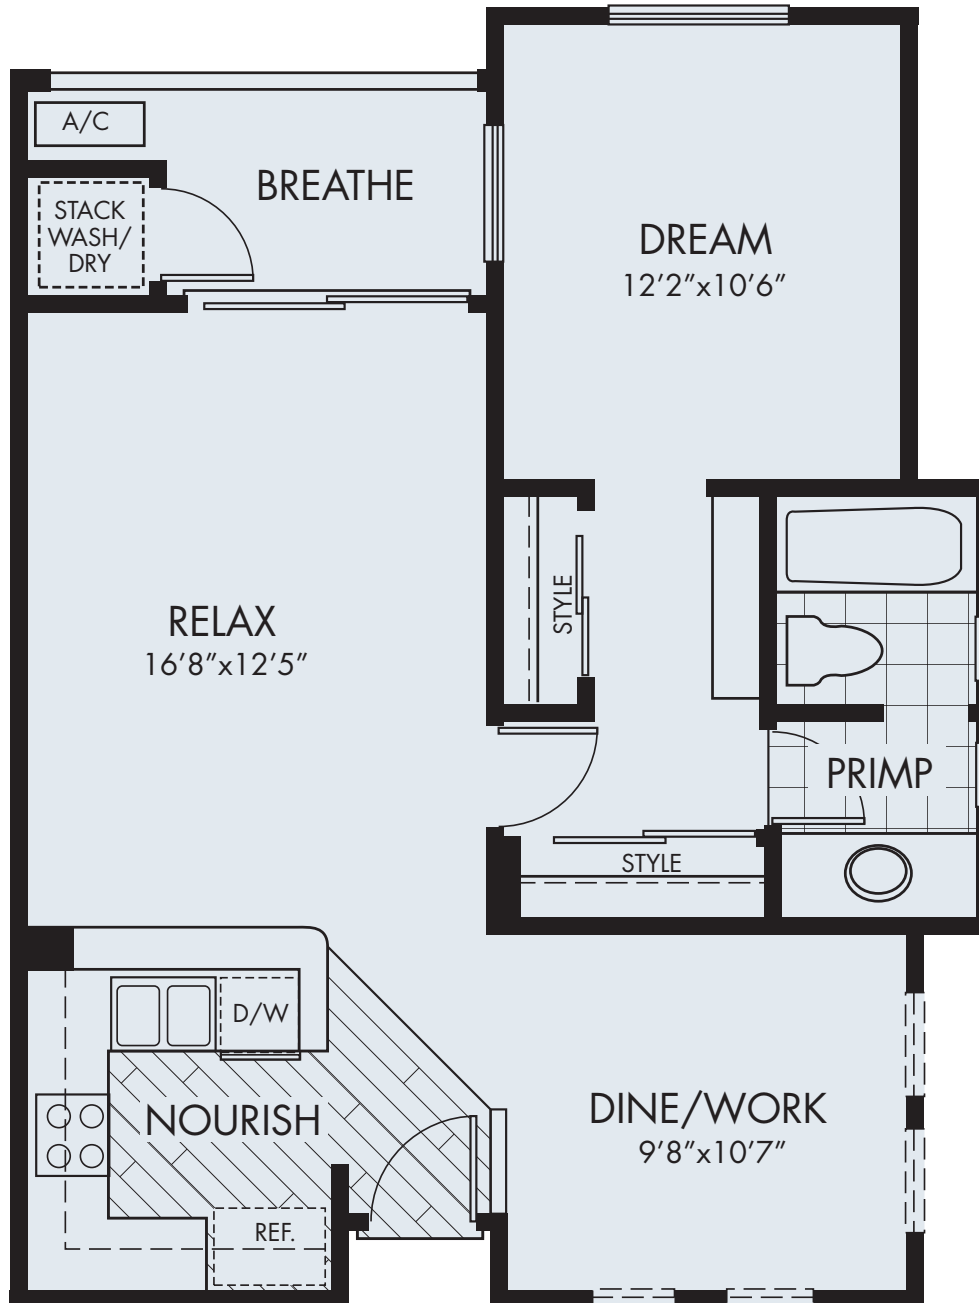

OPAL

Studio, One Bath
532 Square Feet

345 Village Center Drive
San Jose, CA 95134
Telephone: 408-428-9200
elan@sheaapartments.com
www.sheaapartments.com/elan

Shea Apartment Living

PEARL

Jr. One Bedroom
One Bath
540 – 597 Square Feet

One Bedroom Plus Den
One Bath
760-809 Square Feet

NOURISH SIZE AND LAYOUT
MAY VARY DEPENDING
ON LOCATION.

WINDOWS IN DINE/WORK
MAY VARY DEPENDING
ON LOCATION.

345 Village Center Drive
San Jose, CA 95134
Telephone: 408-428-9200
elan@sheaapartments.com
www.sheaapartments.com/elan

Shea Apartment Living

NOURISH SIZE AND LAYOUT MAY VARY DEPENDING ON LOCATION.

RUBY

One Bedroom
One Bath
780 Square Feet

345 Village Center Drive
San Jose, CA 95134
Telephone: 408-428-9200
elan@sheaapartments.com
www.sheaapartments.com/elan

Shea Apartment Living

TOPAZ

Two Bedroom
Two Bath
1,082 - 1,103 Square Feet

PRIMP, STYLE AND W/D
MAY VARY DEPENDING
ON LOCATION.

ÉLAN AT RIVER OAKS APARTMENTS

345 Village Center Drive
San Jose, CA 95134
Telephone: 408-428-9200
elan@sheaapartments.com
www.sheaapartments.com/elan