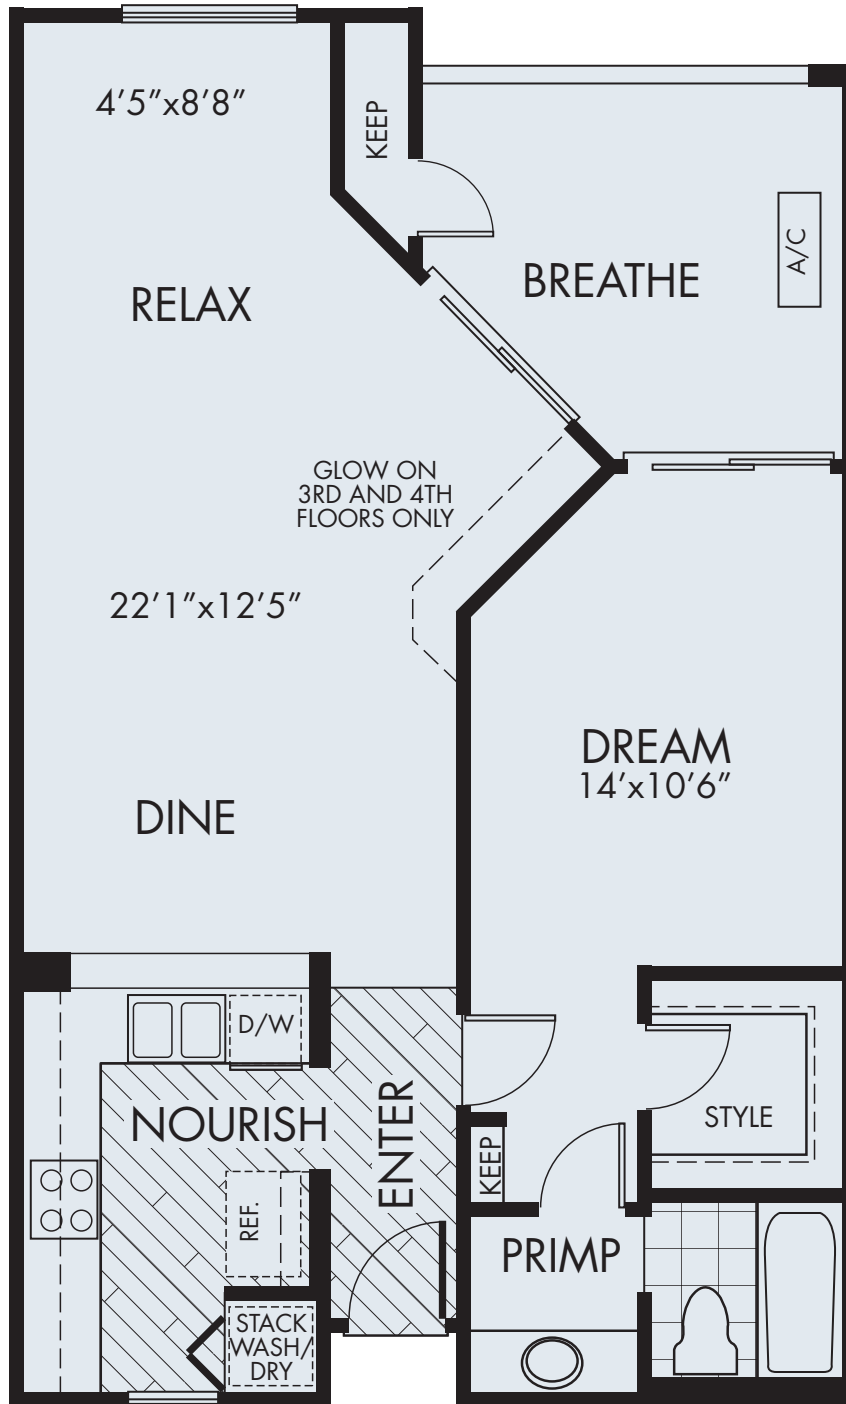

One Bedroom Plus Den
One Bath
760-809 Square Feet

NOURISH SIZE AND LAYOUT
MAY VARY DEPENDING
ON LOCATION.

WINDOWS IN DINE/WORK
MAY VARY DEPENDING
ON LOCATION.

345 Village Center Drive
San Jose, CA 95134
Telephone: 408-428-9200
elan@sheaapartments.com
www.sheaapartments.com/elan

Shea Apartment Living

NOURISH SIZE AND LAYOUT MAY VARY DEPENDING ON LOCATION.

RUBY

One Bedroom
One Bath
780 Square Feet

345 Village Center Drive
San Jose, CA 95134
Telephone: 408-428-9200
elan@sheaapartments.com
www.sheaapartments.com/elan

Shea Apartment Living

TOPAZ

Two Bedroom
Two Bath
1,082 - 1,103 Square Feet

PRIMP, STYLE AND W/D
MAY VARY DEPENDING
ON LOCATION.

ÉLAN AT RIVER OAKS APARTMENTS

345 Village Center Drive
San Jose, CA 95134
Telephone: 408-428-9200
elan@sheaapartments.com
www.sheaapartments.com/elan