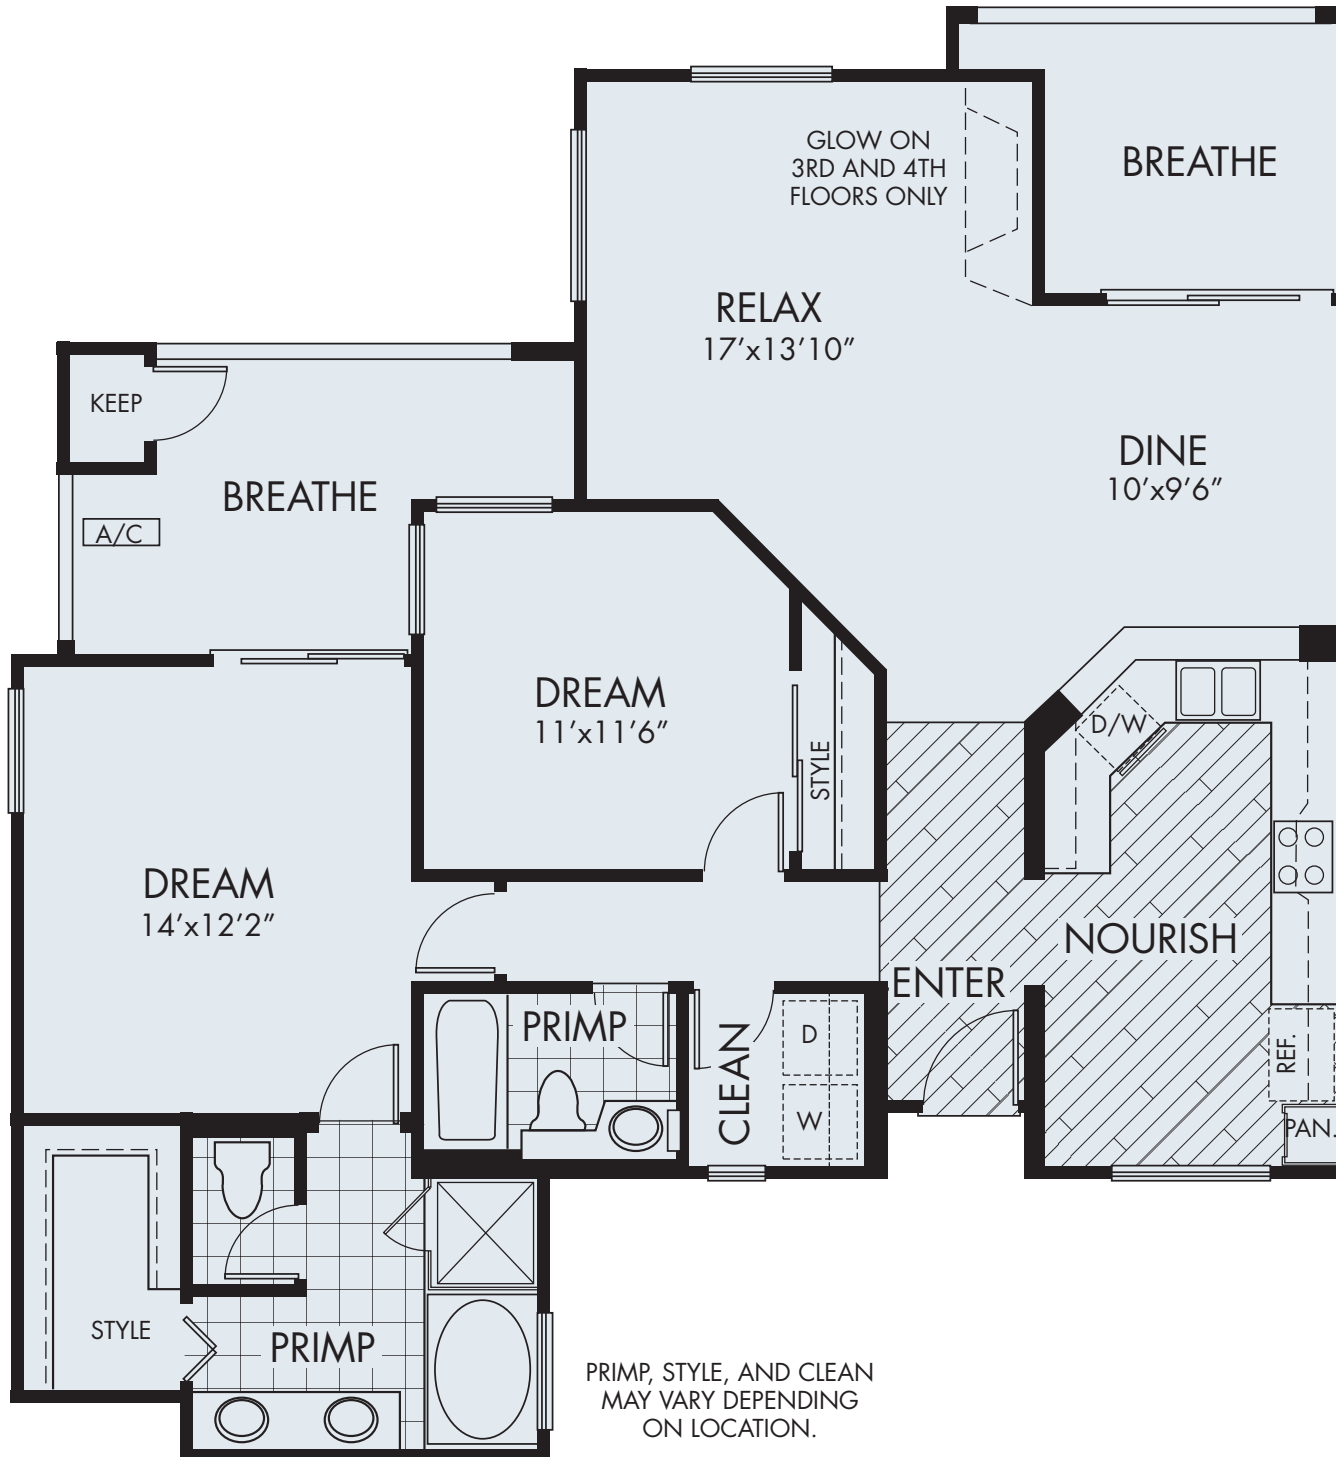

SAPPHIRE

Two Bedroom
Two Bath
1,195 Square Feet

345 Village Center Drive
San Jose, CA 95134
Telephone: 408-428-9200
elan@sheaapartments.com
www.sheaapartments.com/elan

Shea Apartment Living

DIAMOND

Two Bedroom
Two Bath
1,223 Square Feet