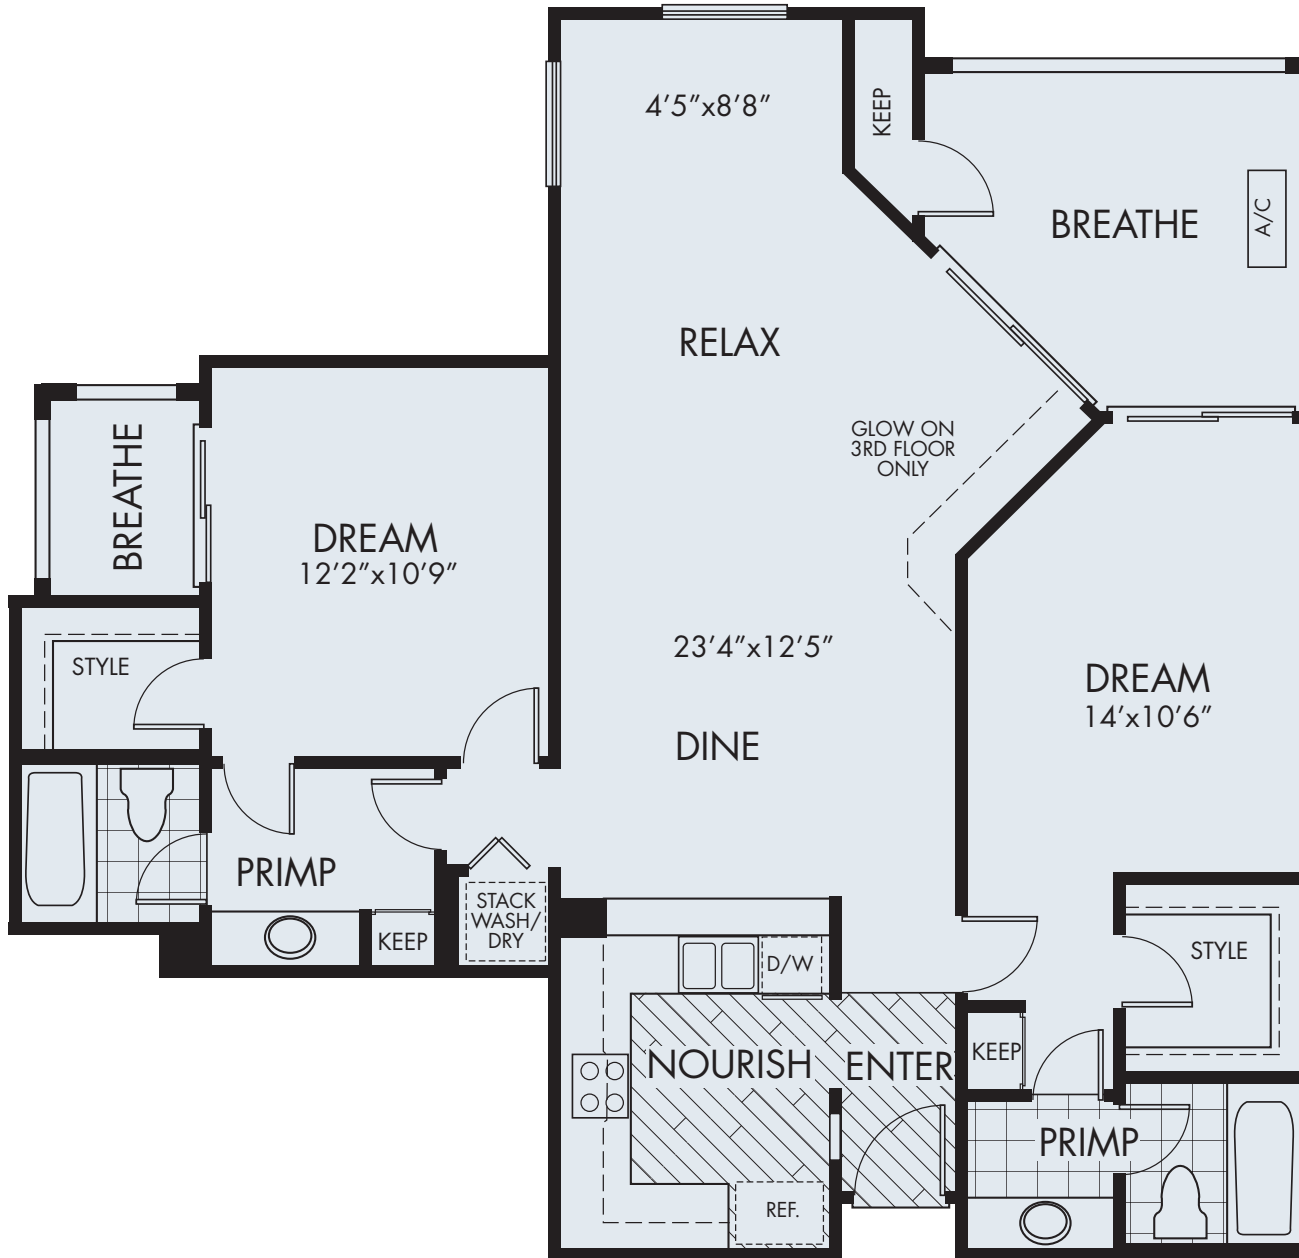

SAPPHIRE

Two Bedroom
Two Bath
1,062 Square Feet

345 Village Center Drive
San Jose, CA 95134
Telephone: 408-428-9200

elan@sheaapartments.com
www.sheaapartments.com/elan

Shea Apartment Living