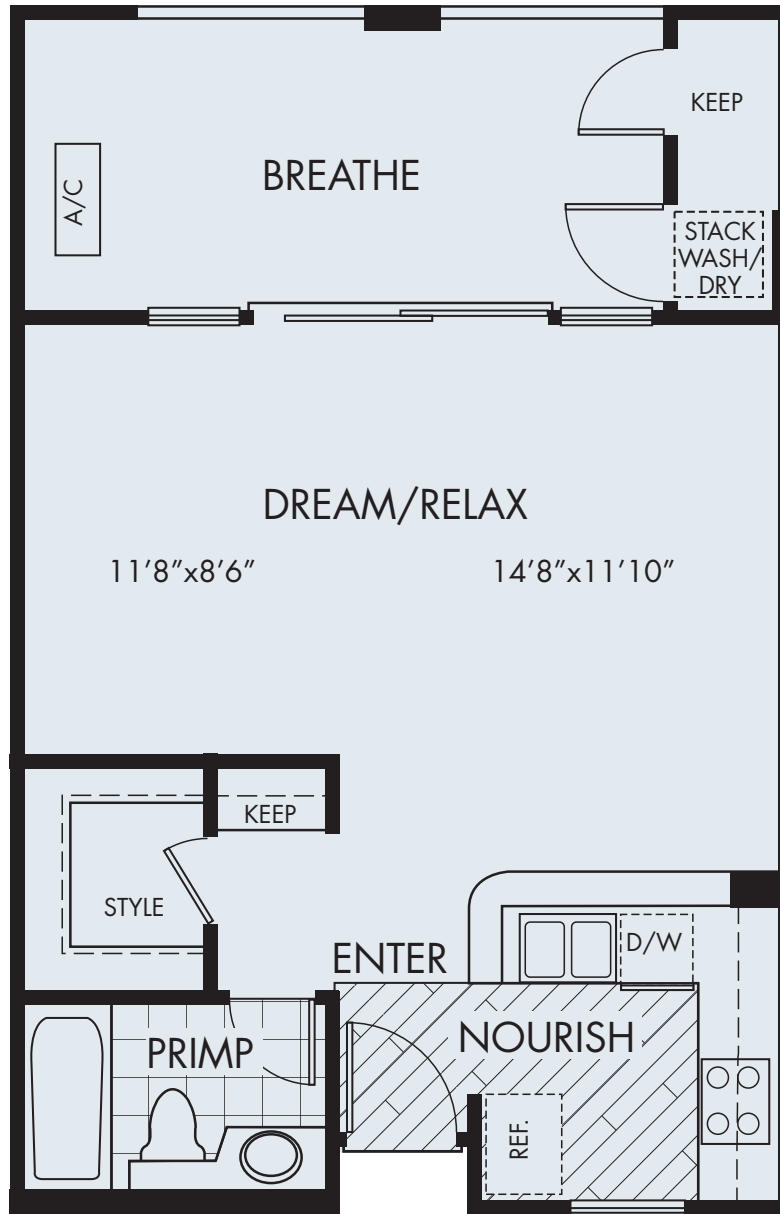

OPAL

Studio, One Bath
532 Square Feet

345 Village Center Drive
San Jose, CA 95134
Telephone: 408-428-9200
elan@sheaapartments.com
www.sheaapartments.com/elan

Shea Apartment Living

PEARL

Jr. One Bedroom
One Bath
540 – 597 Square Feet

One Bedroom Plus Den
One Bath
760-809 Square Feet

NOURISH SIZE AND LAYOUT
MAY VARY DEPENDING
ON LOCATION.

WINDOWS IN DINE/WORK
MAY VARY DEPENDING
ON LOCATION.

345 Village Center Drive
San Jose, CA 95134
Telephone: 408-428-9200
elan@sheaapartments.com
www.sheaapartments.com/elan

Shea Apartment Living

NOURISH SIZE AND LAYOUT MAY VARY DEPENDING ON LOCATION.

RUBY

One Bedroom
One Bath
780 Square Feet

345 Village Center Drive
San Jose, CA 95134
Telephone: 408-428-9200
elan@sheaapartments.com
www.sheaapartments.com/elan