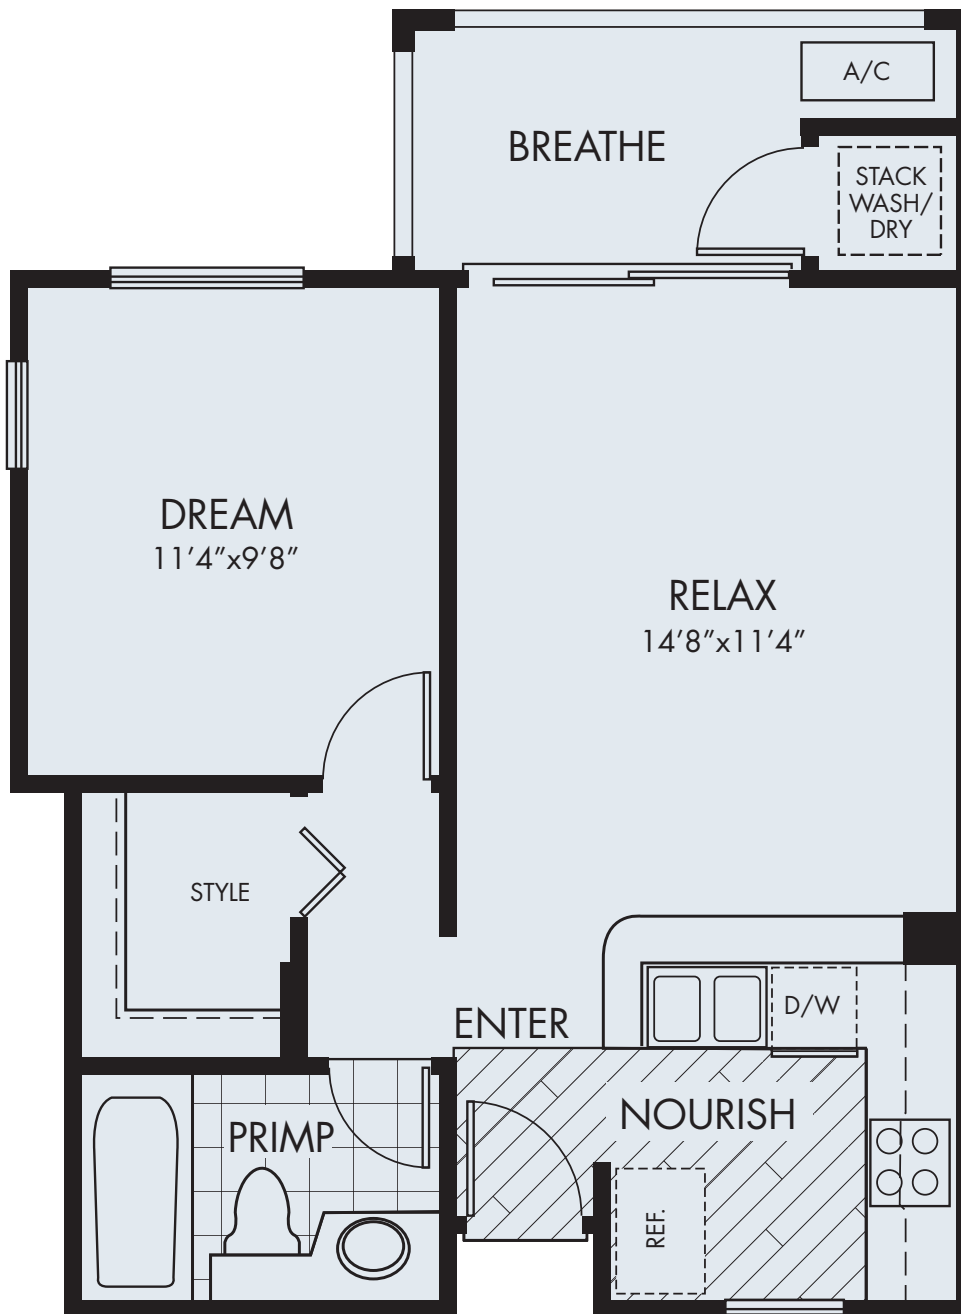

OPAL

Studio, One Bath
532 Square Feet

345 Village Center Drive
San Jose, CA 95134
Telephone: 408-428-9200
elan@sheaapartments.com
www.sheaapartments.com/elan

Shea Apartment Living

PEARL

Jr. One Bedroom
One Bath
540 – 597 Square Feet

One Bedroom Plus Den
One Bath
760-809 Square Feet

NOURISH SIZE AND LAYOUT
MAY VARY DEPENDING
ON LOCATION.

WINDOWS IN DINE/WORK
MAY VARY DEPENDING
ON LOCATION.

345 Village Center Drive
San Jose, CA 95134
Telephone: 408-428-9200
elan@sheaapartments.com
www.sheaapartments.com/elan

Shea Apartment Living

NOURISH SIZE AND LAYOUT MAY VARY DEPENDING ON LOCATION.

RUBY

One Bedroom
One Bath
780 Square Feet

345 Village Center Drive
San Jose, CA 95134
Telephone: 408-428-9200
elan@sheaapartments.com
www.sheaapartments.com/elan

Shea Apartment Living

TOPAZ

Two Bedroom
Two Bath
1,082 - 1,103 Square Feet

PRIMP, STYLE AND W/D
MAY VARY DEPENDING
ON LOCATION.

ÉLAN AT RIVER OAKS APARTMENTS

345 Village Center Drive
San Jose, CA 95134
Telephone: 408-428-9200
elan@sheaapartments.com
www.sheaapartments.com/elan