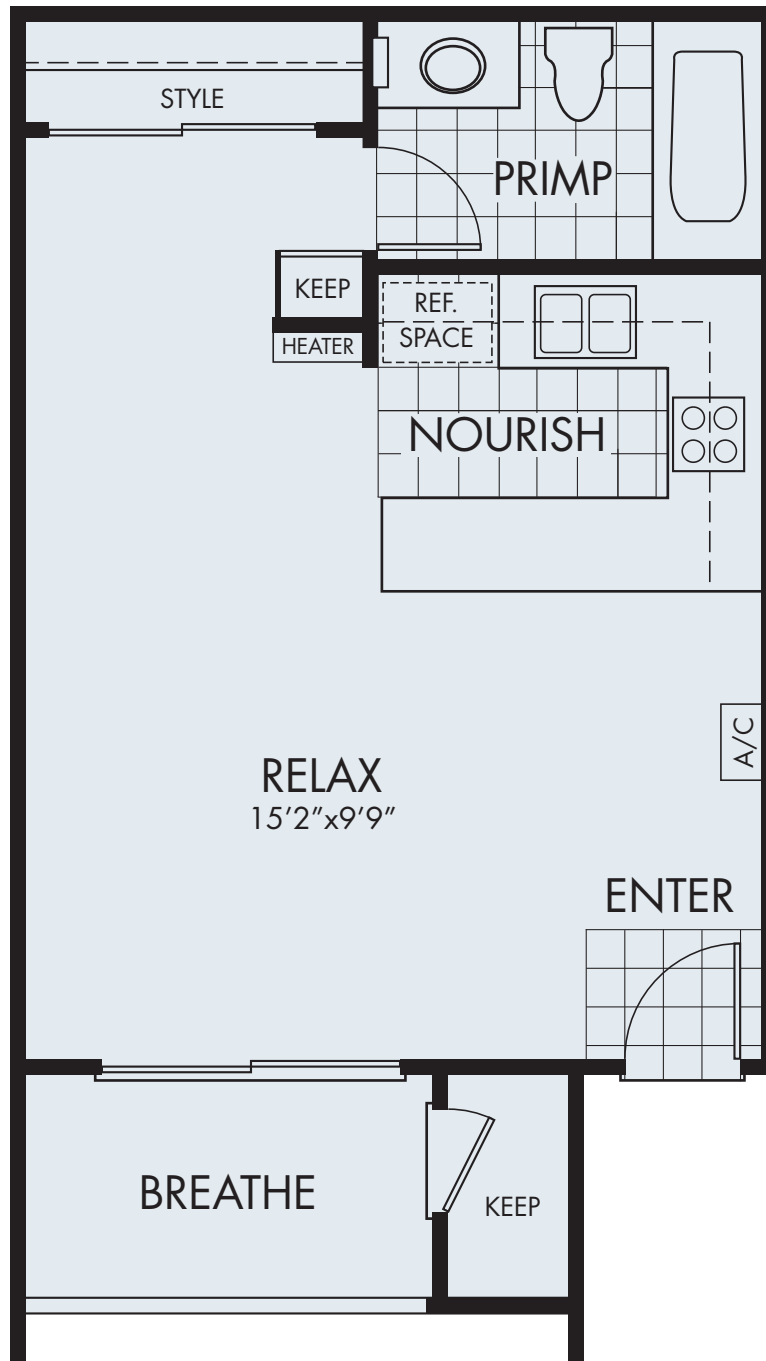

Plan A

Studio
One Bath
379 Square Feet

18944 Vickie Avenue
Cerritos, CA 90703
(562) 865-0616
Fax: (562) 865-2235
cerritos@sheapartments.com
www.sheapartments.com/cerritos

Shea Apartment Living

Plan B

One Bedroom
One Bath
706 Square Feet

18944 Vickie Avenue
Cerritos, CA 90703
(562) 865-0616
Fax: (562) 865-2235
cerritos@sheaapartments.com
www.sheaapartments.com/cerritos

Shea Apartment Living

Plan C

Two Bedroom
One Bath
912 Square Feet

18944 Vickie Avenue
Cerritos, CA 90703
(562) 865-0616
Fax: (562) 865-2235
cerritos@sheaapartments.com
www.sheaapartments.com/cerritos

Shea Apartment Living

Plan D

Two Bedroom
Two Bath
912 Square Feet

18944 Vickie Avenue
Cerritos, CA 90703
(562) 865-0616
Fax: (562) 865-2235
cerritos@sheaapartments.com
www.sheaapartments.com/cerritos

Shea Apartment Living