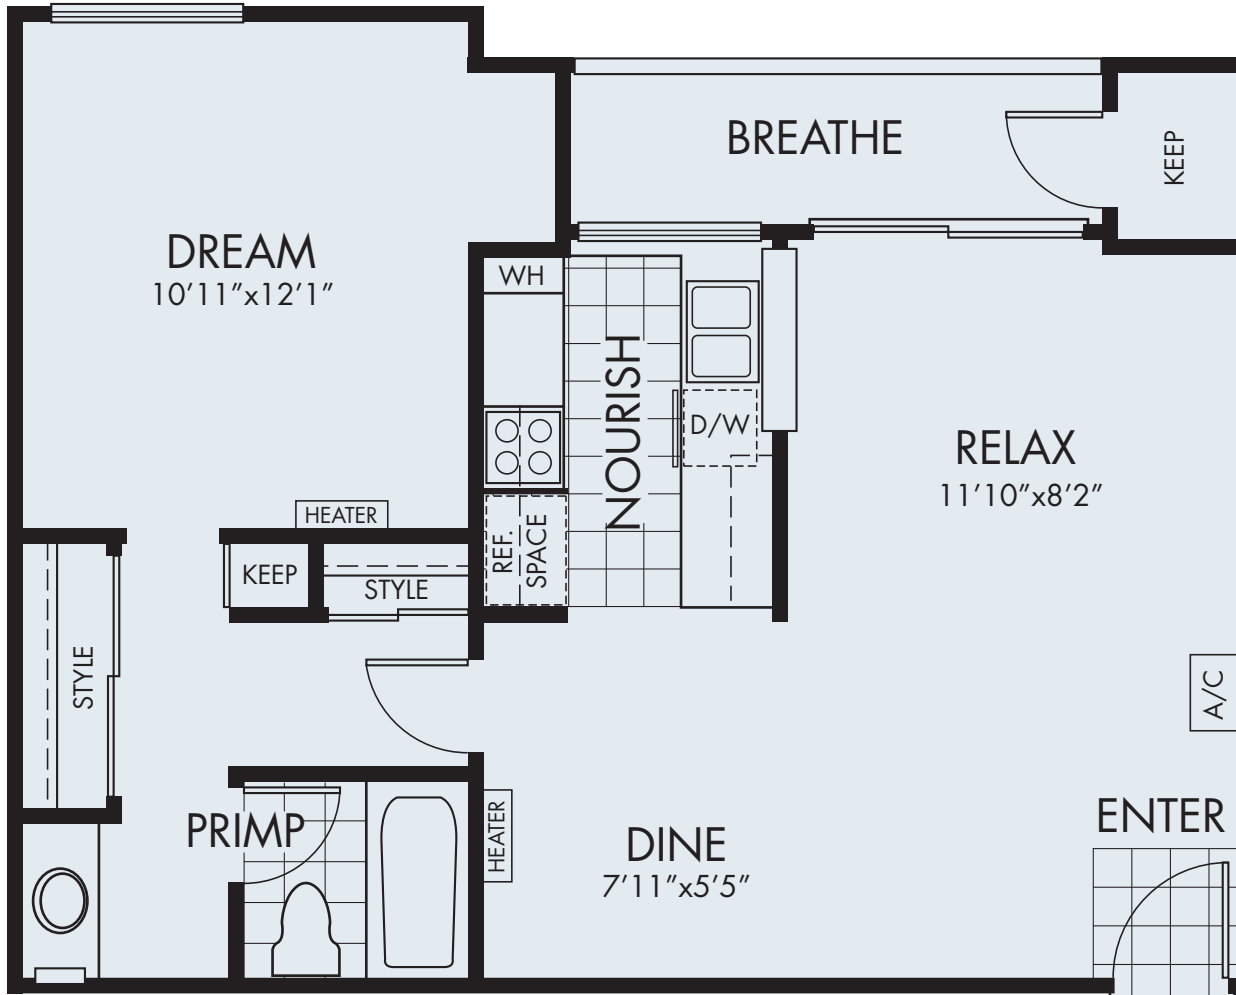

Plan A

Studio
One Bath
379 Square Feet

18944 Vickie Avenue
Cerritos, CA 90703
(562) 865-0616
Fax: (562) 865-2235
cerritos@sheapartments.com
www.sheapartments.com/cerritos

Shea Apartment Living

Plan B

One Bedroom
One Bath
706 Square Feet

18944 Vickie Avenue
Cerritos, CA 90703
(562) 865-0616
Fax: (562) 865-2235
cerritos@sheaapartments.com
www.sheaapartments.com/cerritos

Shea Apartment Living

Plan C

Two Bedroom
One Bath
912 Square Feet

18944 Vickie Avenue
Cerritos, CA 90703
(562) 865-0616
Fax: (562) 865-2235
cerritos@sheaapartments.com
www.sheaapartments.com/cerritos

Shea Apartment Living

Plan D

Two Bedroom
Two Bath
912 Square Feet

18944 Vickie Avenue
Cerritos, CA 90703
(562) 865-0616
Fax: (562) 865-2235
cerritos@sheaapartments.com
www.sheaapartments.com/cerritos

Shea Apartment Living