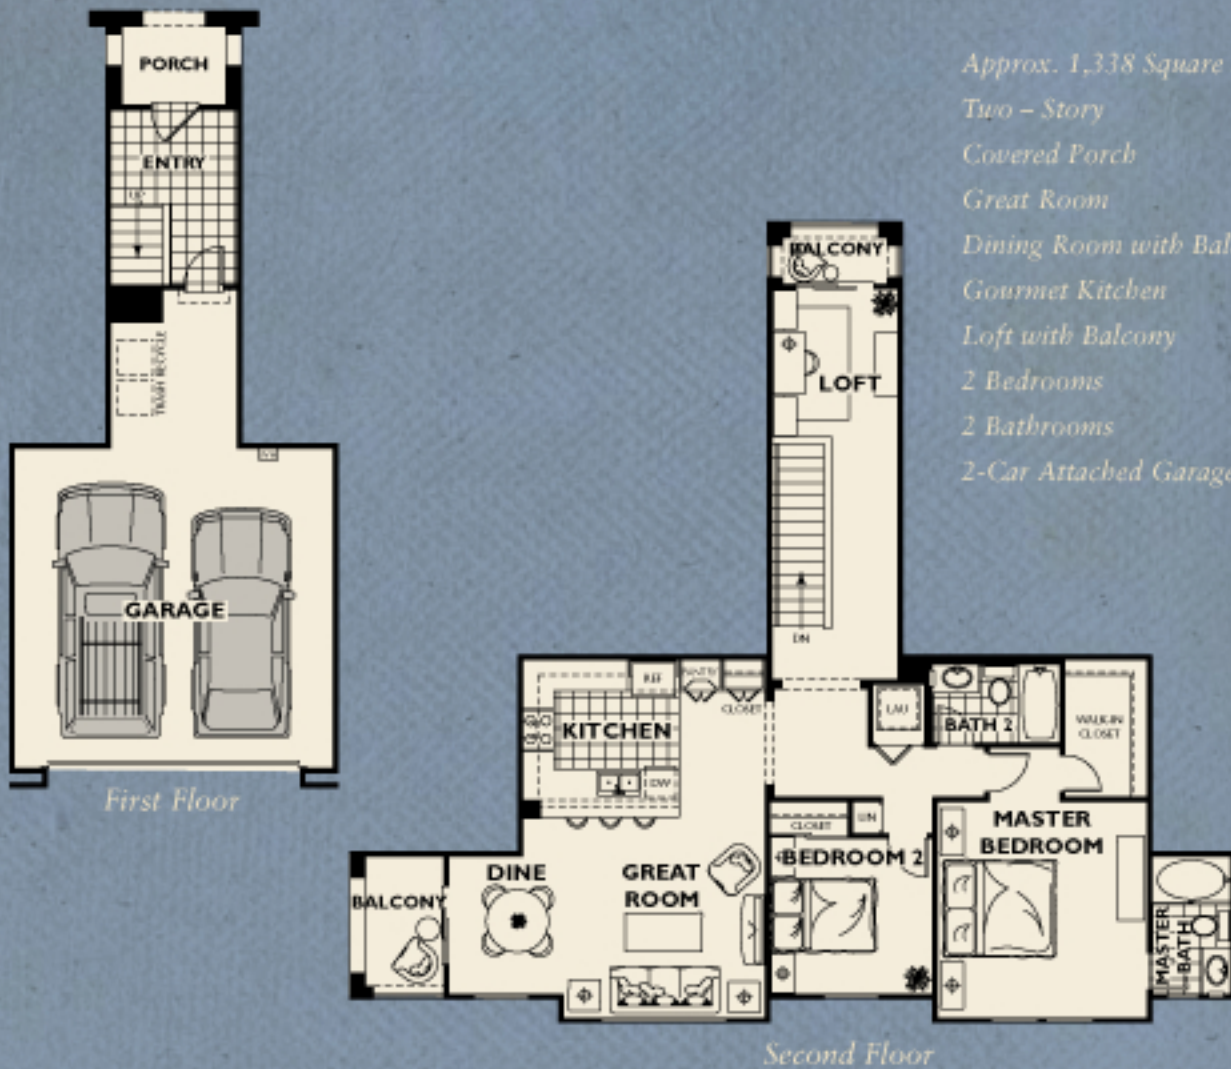

# residence one

- Approx. 1,338 Square Feet
- Two - Story
- Covered Porch
- Great Room
- Dining Room with Balcony
- Gourmet Kitchen
- Loft with Balcony
- 2 Bedrooms
- 2 Bathrooms
- 2-Car Attached Garage + Storage

Window locations and room dimensions vary per elevation/location.