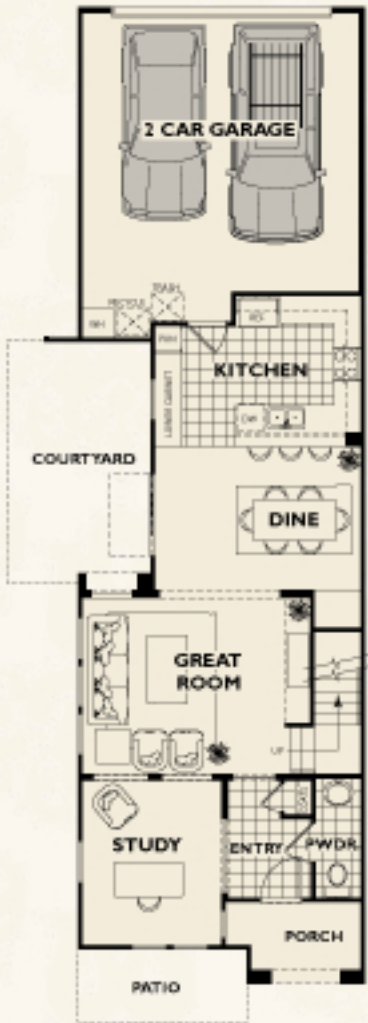

RESIDENCE 3

APPROX. 2,124 SQUARE FEET ■ TWO-STORY ■ FRONT PATIO ■ GREAT ROOM ■ DINING ROOM WITH COURTYARD
 GOURMET KITCHEN ■ LAUNDRY ROOM ■ UP TO 4 BEDROOMS ■ 2.5 BATHROOMS ■ 2-CAR ATTACHED GARAGE
 OPTIONAL BONUS ROOM

FIRST LEVEL

SECOND LEVEL

OPTIONAL BONUS ROOM

Window locations and room dimensions vary per elevation/location.